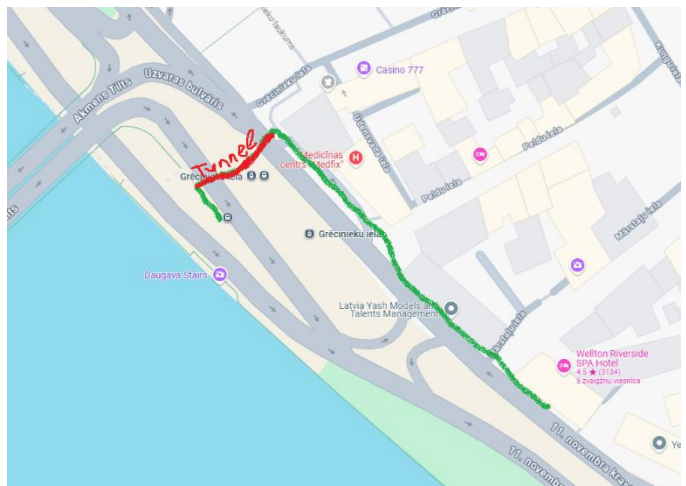

Travel Time to the hotel: Around 30 minutes in regular traffic conditions.

By Public Transport:

- Take **Bus No. 22** from Riga Airport. The bus stop is situated in the P1 car park, between arrival exits E and C. Follow the signs for public transport to reach the stop.
- **Tickets:**
 - ✓ **Onboard Purchase:** A one-way ticket can be purchased from the driver for **1.81 EUR**. Please note that **only bank card payments are accepted** when buying a ticket from the driver.
 - ✓ **Advance Purchase:** 90-minute tickets are available for **1.50 EUR** from ticket machines at the bus stop or from Narvesen shops in the airport terminal.
- **Stop to get off: "Grēcinieku iela"** – a short walk to the hotel.
- **Travel time:** Approximately 30 minutes.

Walking from "Grēcinieku iela" Bus Stop to Hotel:

After getting off at the "Grēcinieku iela" stop, you will see the Wellton Riverside SPA Hotel across the road to your right. To reach the hotel:

- Walk to the pedestrian tunnel located near the bus stop.
- Enter the tunnel, follow the path, and exit to the right.
- Once you exit the tunnel, walk straight toward the hotel. The distance from the bus stop to the hotel is approximately 200 meters.