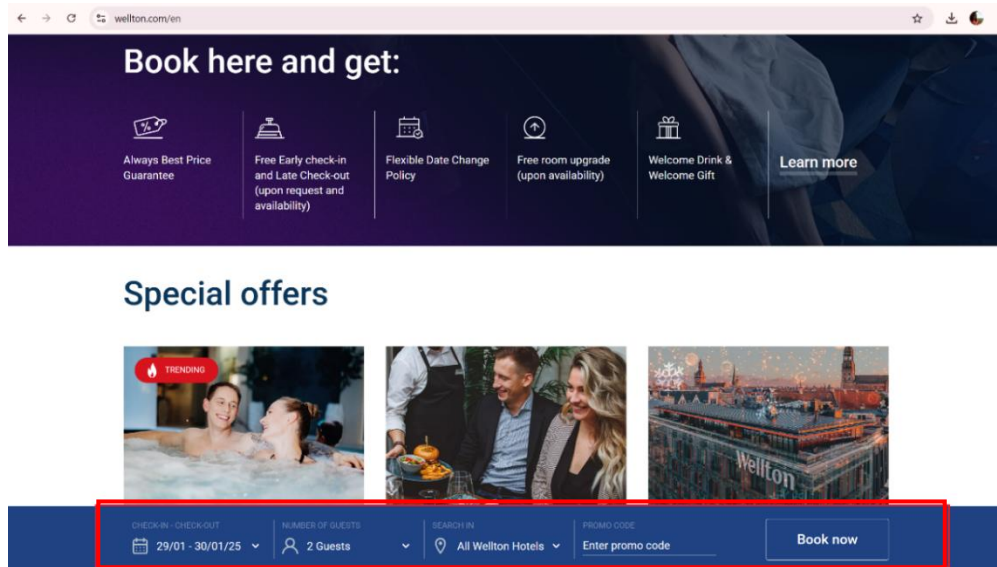

The screenshot shows the Wellton website interface. At the top, a dark blue banner reads "Book here and get:" followed by five icons and their descriptions: "Always Best Price Guarantee", "Free Early check-in and Late Check-out (upon request and availability)", "Flexible Date Change Policy", "Free room upgrade (upon availability)", and "Welcome Drink & Welcome Gift". A "Learn more" link is also present. Below this is a "Special offers" section with three images: a couple in a hot tub, a couple at a restaurant, and a view of the hotel building. At the bottom, a blue search bar contains the following fields: "CHECK-IN / CHECK-OUT" (29/01 - 30/01/25), "NUMBER OF GUESTS" (2 Guests), "SEARCH IN" (All Wellton Hotels), and "PROMO CODE" (Enter promo code). A "Book now" button is located to the right of the search bar.

2. Enter your stay details, select **Wellton Riverside SPA Hotel**, enter the **promo code CROSS-RE-TOUR**, and click "Book Now".

3. Select Your Room Type and Finalize Booking.

4. During the booking, you may include a **SPA visit (adult) 1.5 h (20 EUR)** or make your SPA reservation during your stay. **Please note:** Visits to the Aqua Thermal Area and SPA treatment times **must be booked in advance** online or by contacting the SPA center directly. You can find more information and contact the SPA center here: [Wellton SPA Riverside](#).