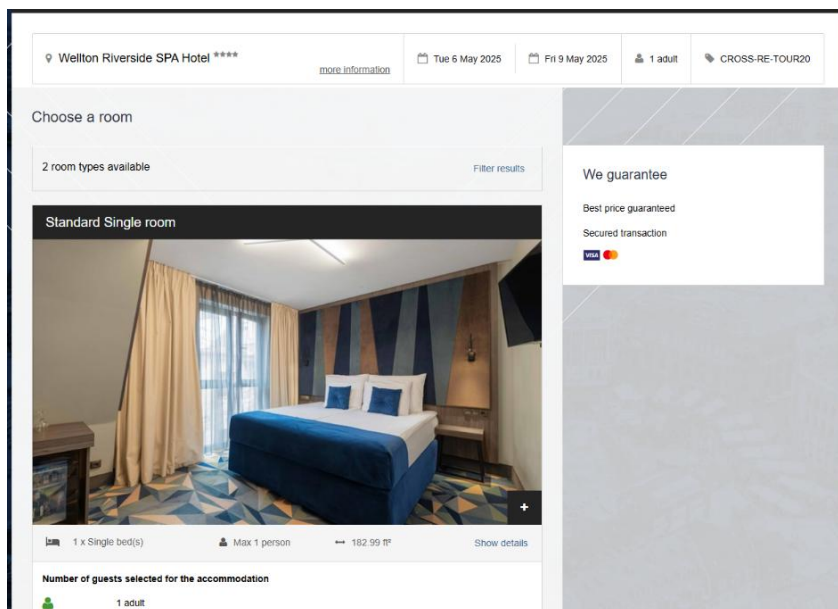

Booking:

- Book directly through the hotel's website: [Wellton Riverside SPA Hotel](#) (see the instructions below)
- Use the promo code **CROSS-RE-TOUR** to receive the discounted rates below.

Prices:

- Standard Single Room with breakfast: **70 EUR per night**
- Standard Double Room with breakfast: **74 EUR per night**
- Riverside Room with breakfast (double room with view of the river Daugava): **95 EUR per night** (limited availability of 15 rooms).

The screenshot shows the Wellton website interface. At the top, a dark blue banner reads "Book here and get:" followed by five icons and their descriptions: "Always Best Price Guarantee", "Free Early check-in and Late Check-out (upon request and availability)", "Flexible Date Change Policy", "Free room upgrade (upon availability)", and "Welcome Drink & Welcome Gift". A "Learn more" link is also present. Below this is a "Special offers" section with three images: a couple in a hot tub, a couple at a restaurant, and a view of the hotel building. At the bottom, a blue search bar contains the following fields: "CHECK-IN / CHECK-OUT" (29/01 - 30/01/25), "NUMBER OF GUESTS" (2 Guests), "SEARCH IN" (All Wellton Hotels), and "PROMO CODE" (Enter promo code). A "Book now" button is located to the right of the search bar.

2. Enter your stay details, select **Wellton Riverside SPA Hotel**, enter the **promo code CROSS-RE-TOUR**, and click "Book Now".

3. Select Your Room Type and Finalize Booking.

4. During the booking, you may include a **SPA visit (adult) 1.5 h (20 EUR)** or make your SPA reservation during your stay. **Please note:** Visits to the Aqua Thermal Area and SPA treatment times **must be booked in advance** online or by contacting the SPA center directly. You can find more information and contact the SPA center here: [Wellton SPA Riverside](#).